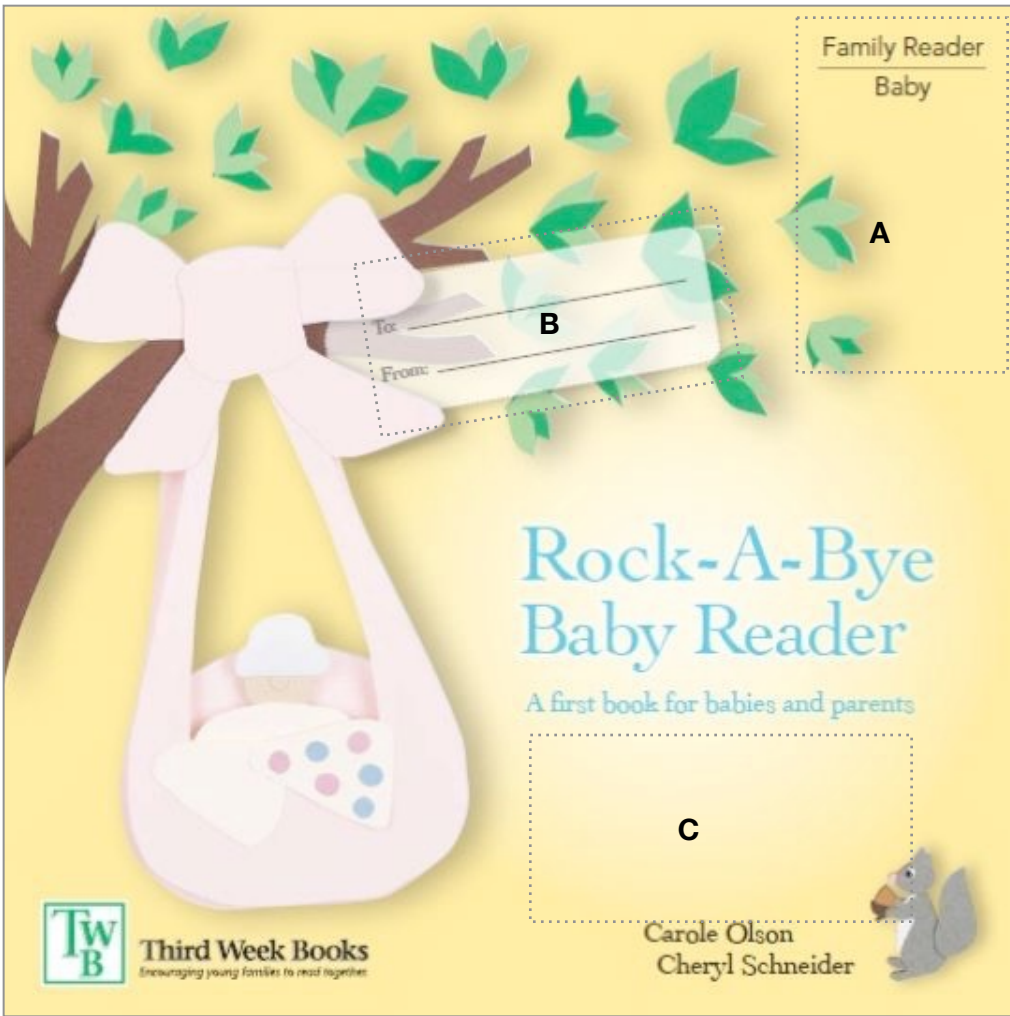

Template for English Baby Reader Custom Covers

Indicate Rock-A-Bye Baby Reader Front-Cover Customization

Indicate Back-Cover Customization

Soft-cover books are 8.25" x 8.25"; board books, 7"x7". These scaled models assist in placement only. Dotted areas show viable space for custom text/graphics. Existing black text may be lifted. Please call Cheryl (612-990-6011) to discuss custom options that don't easily fit these boxes!