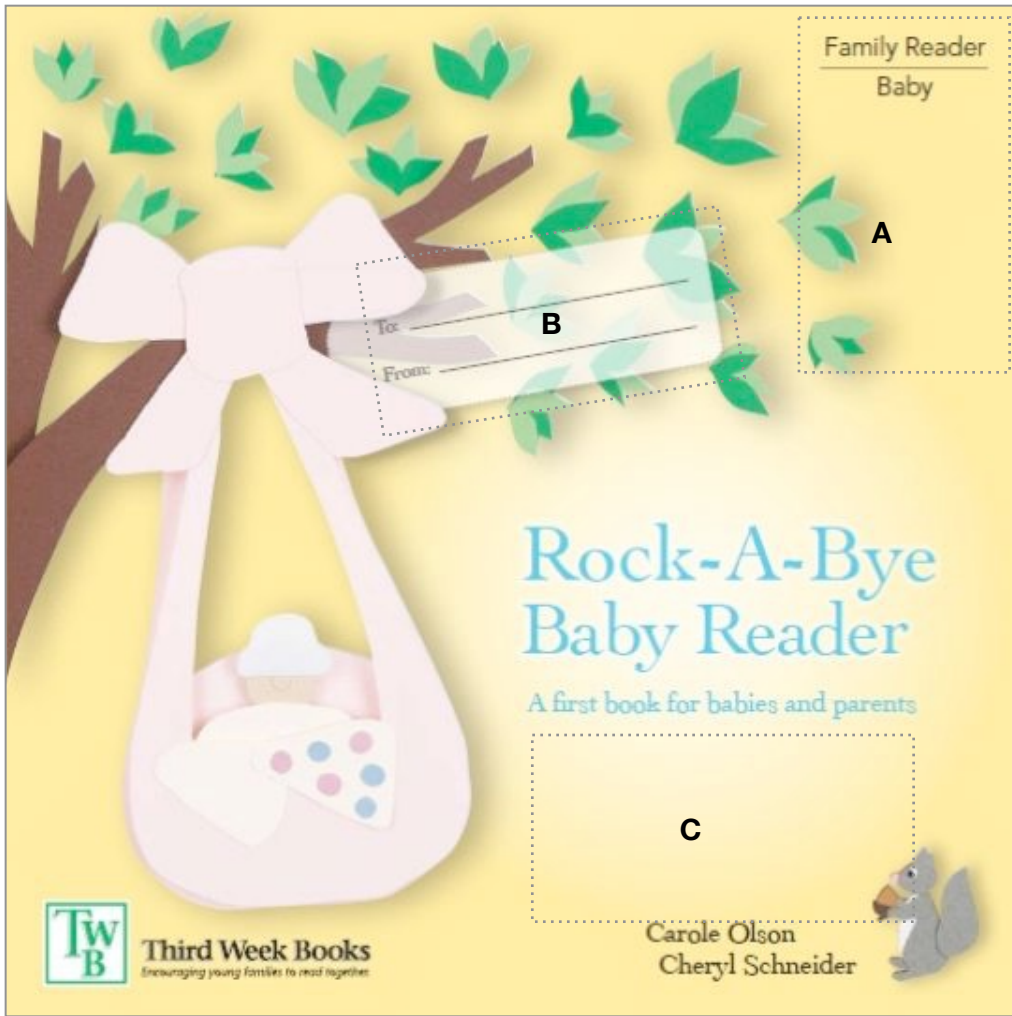

**Template for English Baby Reader Custom Covers**

Indicate Rock-A-Bye Baby Reader Front-Cover Customization

Indicate Back-Cover Customization

Soft-cover books are 8.25" x 8.25"; board books, 7"x7". These scaled models assist in placement only. Dotted areas show viable space for custom text/graphics. Existing black text may be lifted. Please call Cheryl (612-990-6011) to discuss custom options that don't easily fit these boxes!